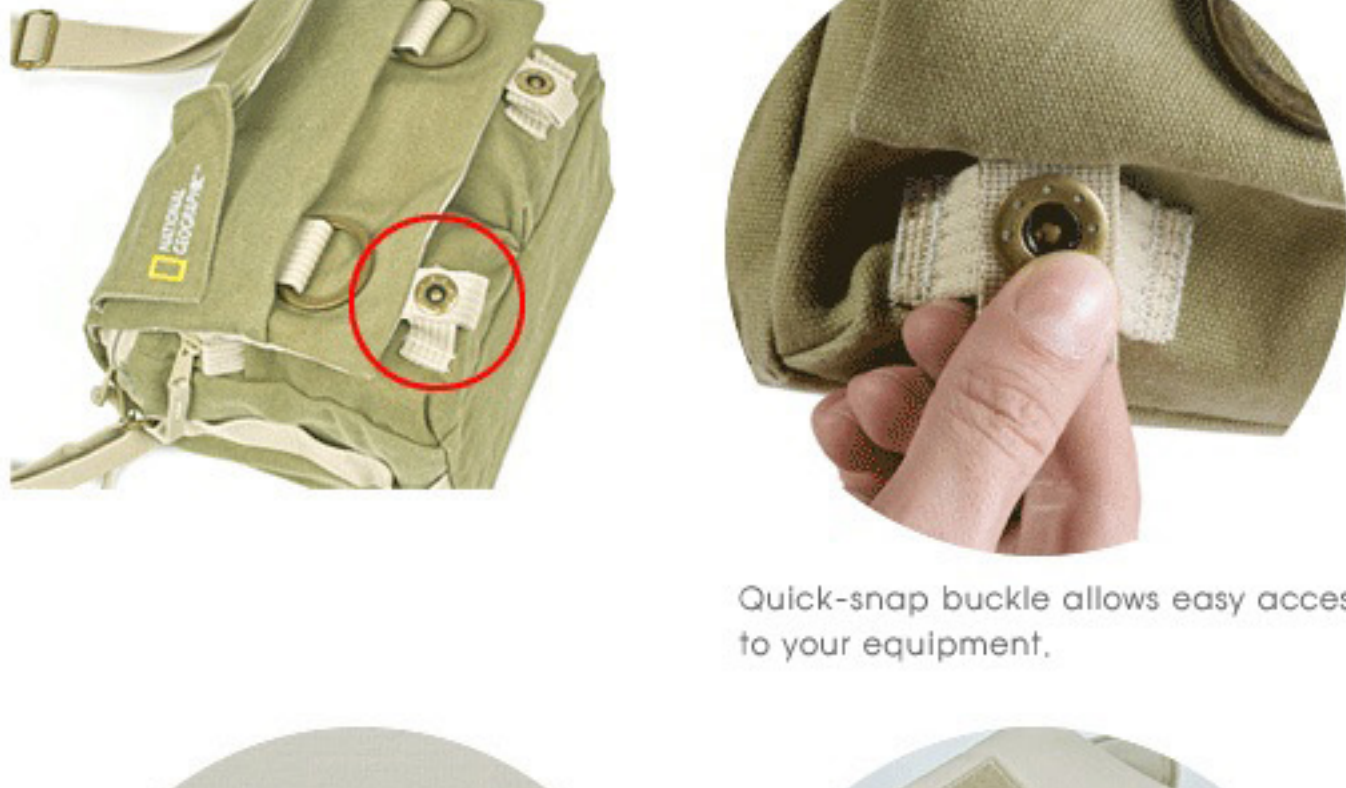

MIDI SHOULDER BAG NG 2345

- For Digital SLR, Point/Shoot Camera
- Or Camcorder with Accessories
- Padded, Cotton-Hemp Shoulder Bag
- Holds Photo or Video Kit
- Removable Insert
- Shoulder Strap

INTRODUCE | The beige National Geographic NG 2345 Earth Explorer Midi Shoulder Bag is designed to hold and protect a small camera outfit with accessories and personal effects. The bag has a designated removable insert that provides protection for a midi digital/SLR camera, point-and-shoot camera, or mini DV camcorder and separates your photographic gear from your personal items. There is a roll-away, zipper-sealed flap that provides weather protection.

Specifications

zamin tavana tajhiz

Exterior dimensions			Interior dimensions			Weight
23 cm	12 cm	17 cm	24 cm	16 cm	19 cm	0.8 kg

Features & Design

Earth Explorer bags are treated for water resistance and include a nylon inner shell for excellent moisture protection.

Quick-snap buckle easy access to your equipment.

Roll-away, zipper-sealed flap provides weather protection.

Designated removable insert provides protection for a midi digital/SLR camera, point-and-shoot camera, or mini DV camcorder and separates your photographic gear from your personal items.